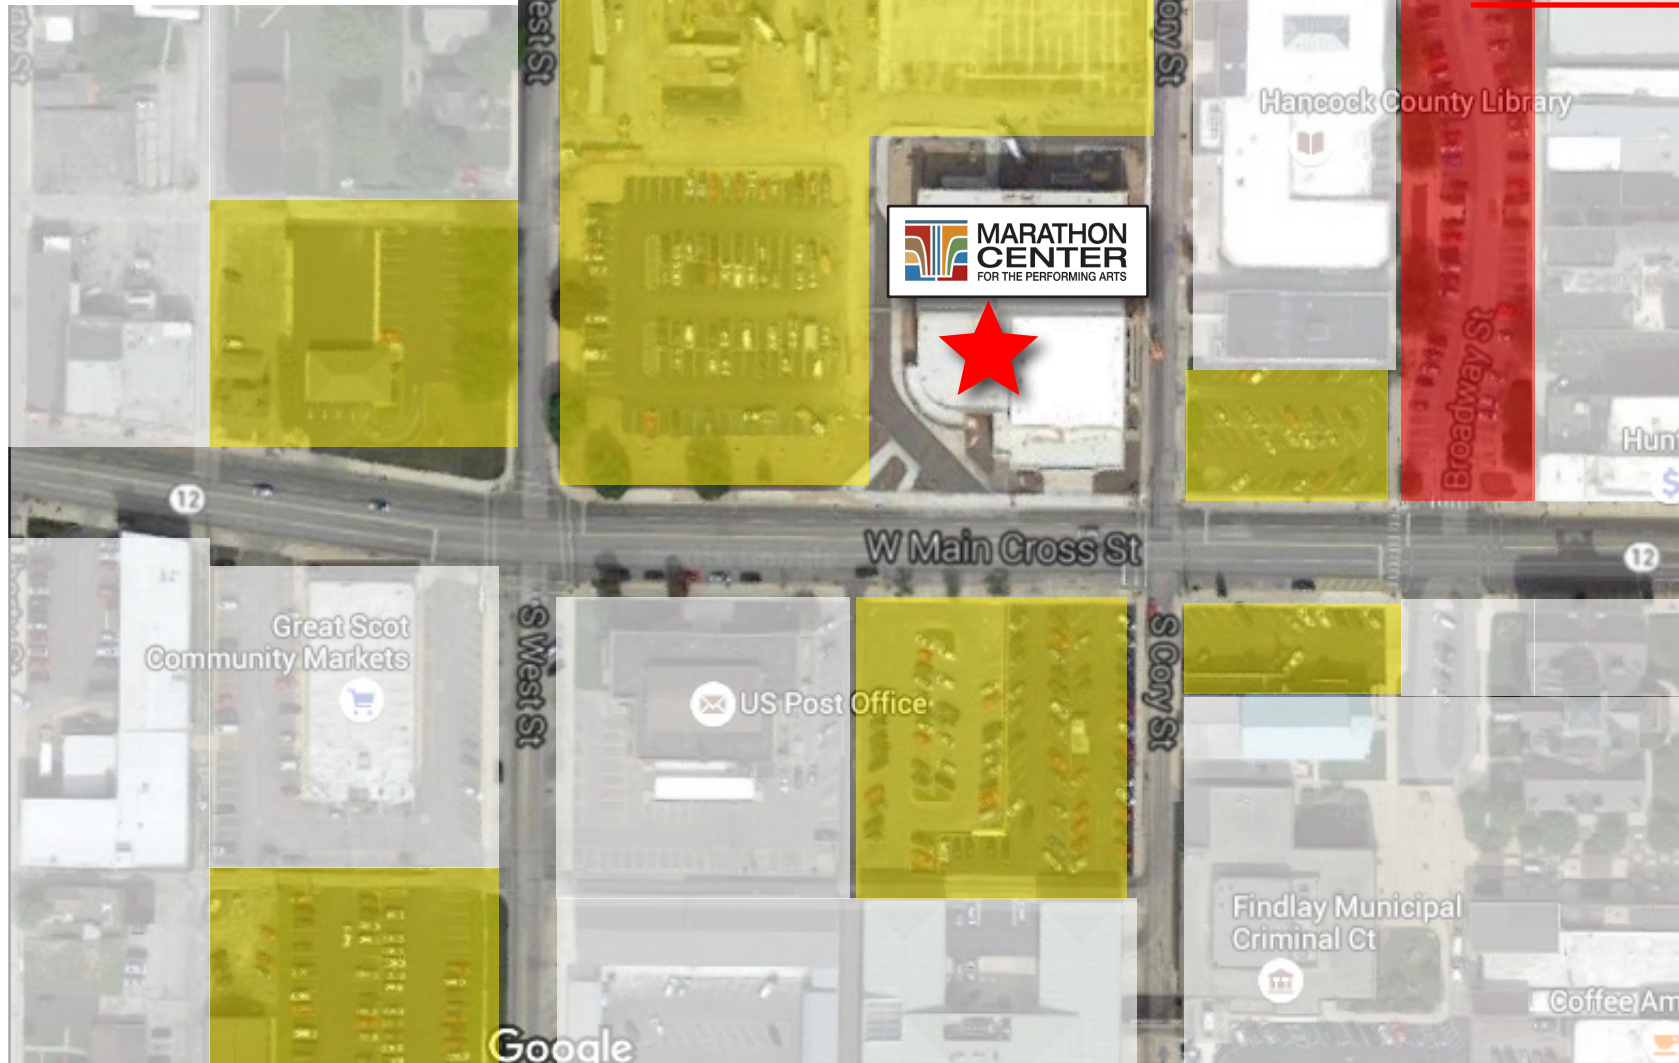

200 W Main Cross St,
Findlay, OH 45840

Parking Map

 Yellow areas indicate available lots within a block of the Marathon Center for the Performing Arts

→ Please note there will be an Octoberfest event that will begin at 11:00am in this area (indicated by the red box). If you leave your parking spot, you may have a harder time finding parking after 11:00 a.m.